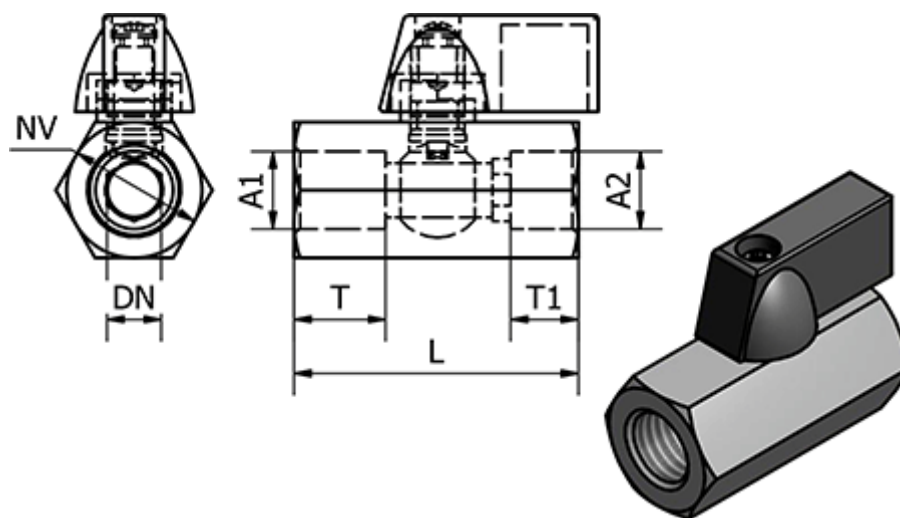

Article number: 58637302E

Description: Mini Ball Valve 373-02-E, - G 3/8"
Mini Ball Valve

Measures

DN	= 8
L	= 41.5
NV	= 21
T	= 12
T1	= 10
Thread A1	= G 1/8"
Thread A2	= G 1/8"